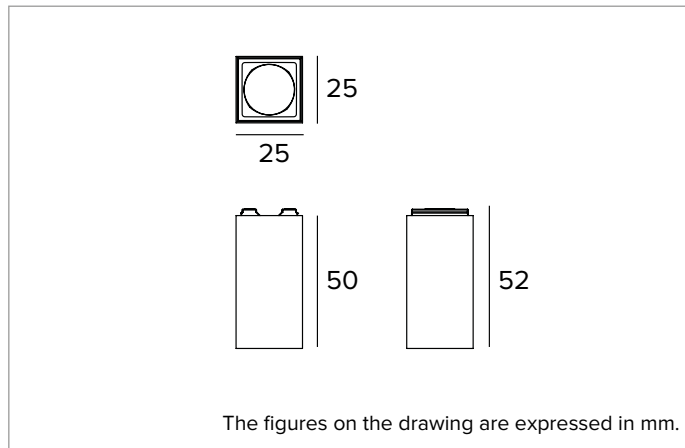

SOURCE

Hugh efficiency Ra90 LED Emitter.

Energy efficiency class: F

Nominal power: 2,1W

Nominal flux: 203lm

Colour rendering index: 90

Rf: 91.4

Rg: 103.9

CCT nominal: 3500K

SDCM: 2

Lifetime (L80/B10): >50000h tq +25°C

ILLUMINOTECHNICAL CHARACTERISTICS

The medium wide flood optical system has acrylic lenses and a black polycarbonate frame. The light is suitable for installation in work environments UGR<19 (EN12464-1).

Optic: LENS

Beam angles: MWFL

Optical efficiency: 72%

Fixture flux: 147lm

Luminous efficacy: 52lm/W

Photobiological safety: Compliant with RG1 low risk group

MECHANICAL CHARACTERISTICS

White painted die-cast aluminium body. Fixed light, 25x25mm.

Colour and finish: Plaster white

Dimensions: 25x25mm

Weight: 0.042Kg

Version: FIXED

Degree of protection: IP20

ELECTRICAL CHARACTERISTICS

Fixture Power: 3W

Power supply: 48Vdc

Insulation Class: CLASS 3

Class F: YES

Ambient temperature: 0°C / +25°C

INSTALLATION

Extremely rapid, versatile and simple mechanical and electrical coupling system using magnets which support the fixture on the Power Track and feed power inside the fixture on all versions.

NOTES

110-277Vac version available on request.

WARRANTY

5 years.

WARNING

Luminaire designed for disposal/recycling at end-of-life. Replaceable (LED only) light source by a professional. Replaceable control gear by a professional.

Due to the technological evolution of the electronic components, the data provided may be updated, and as such, confirmation must be requested during the order process.

Luminous flux and power supply have +/-10% tolerances with respect to the indicated value. tq +25°C (CIE 121).

We reserve the right to make technical changes.

Targetti Sankey S.r.l.
Via Pratese, 164
50145 Firenze - Italy
Tel: +39 055 37911
targetti.com
targetti@targetti.com

CCIAA Firenze
Share Capital:
€ 500.000,00
VAT N. (IT):
01537660480
R.E.A.: FI-275656

TARGETTI